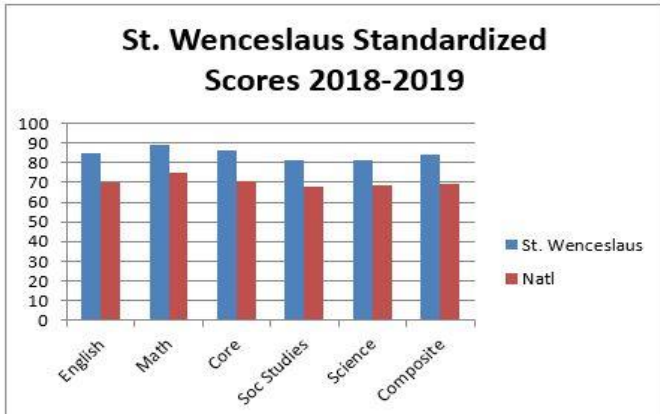

**St. Wenceslaus Catholic School
Wahoo, NE**

About St. Wenceslaus:

- -291 Students
- -Pre-K through 6th Grade, 2 Classes per Grade
- -Teacher Student Ratio: 1/19
- -Teacher Average Length of Service: 20 years
- -Teacher Advanced Degrees: 60%
- -Resource Teacher Available to All Students
- -Saxon Math & Journeys Advanced Reading - All Grades
- -Daily Mass, Monthly Confessions
- -Faith & Service emphasized in every Class
- -Religious Staff: Visiting Priest & Sister
- -Band-5th & 6th Grade; Music – K-6
- -Cavalry Sports-Basketball, Wrestling, Softball, Volleyball
- -Cavalry Robotics Club - 5th-12th Grade
- -Classroom Technology - Coding, iPads, Smartboards – K-6
- -Free & Reduced Breakfast & Lunch Program
- -Bus Service-Saunders County & within 15 Min of Omaha/Lincoln
- -Pre-K Classes: M/W/F – Half Day; T/TH Full Day
- -Extended Day Program: Before & After School-6:45am-6pm

Affordable Tuition:

Tuition:	Pre-K (T-TH)	$1,250
Tuition:	Pre-K (MWF)	$1,250
Tuition:	Pre-K (M-F)	$2,500
Tuition:	K-6	$2,000
Extended Care Program:	Pre-K – 6	$5-$11 Per Day